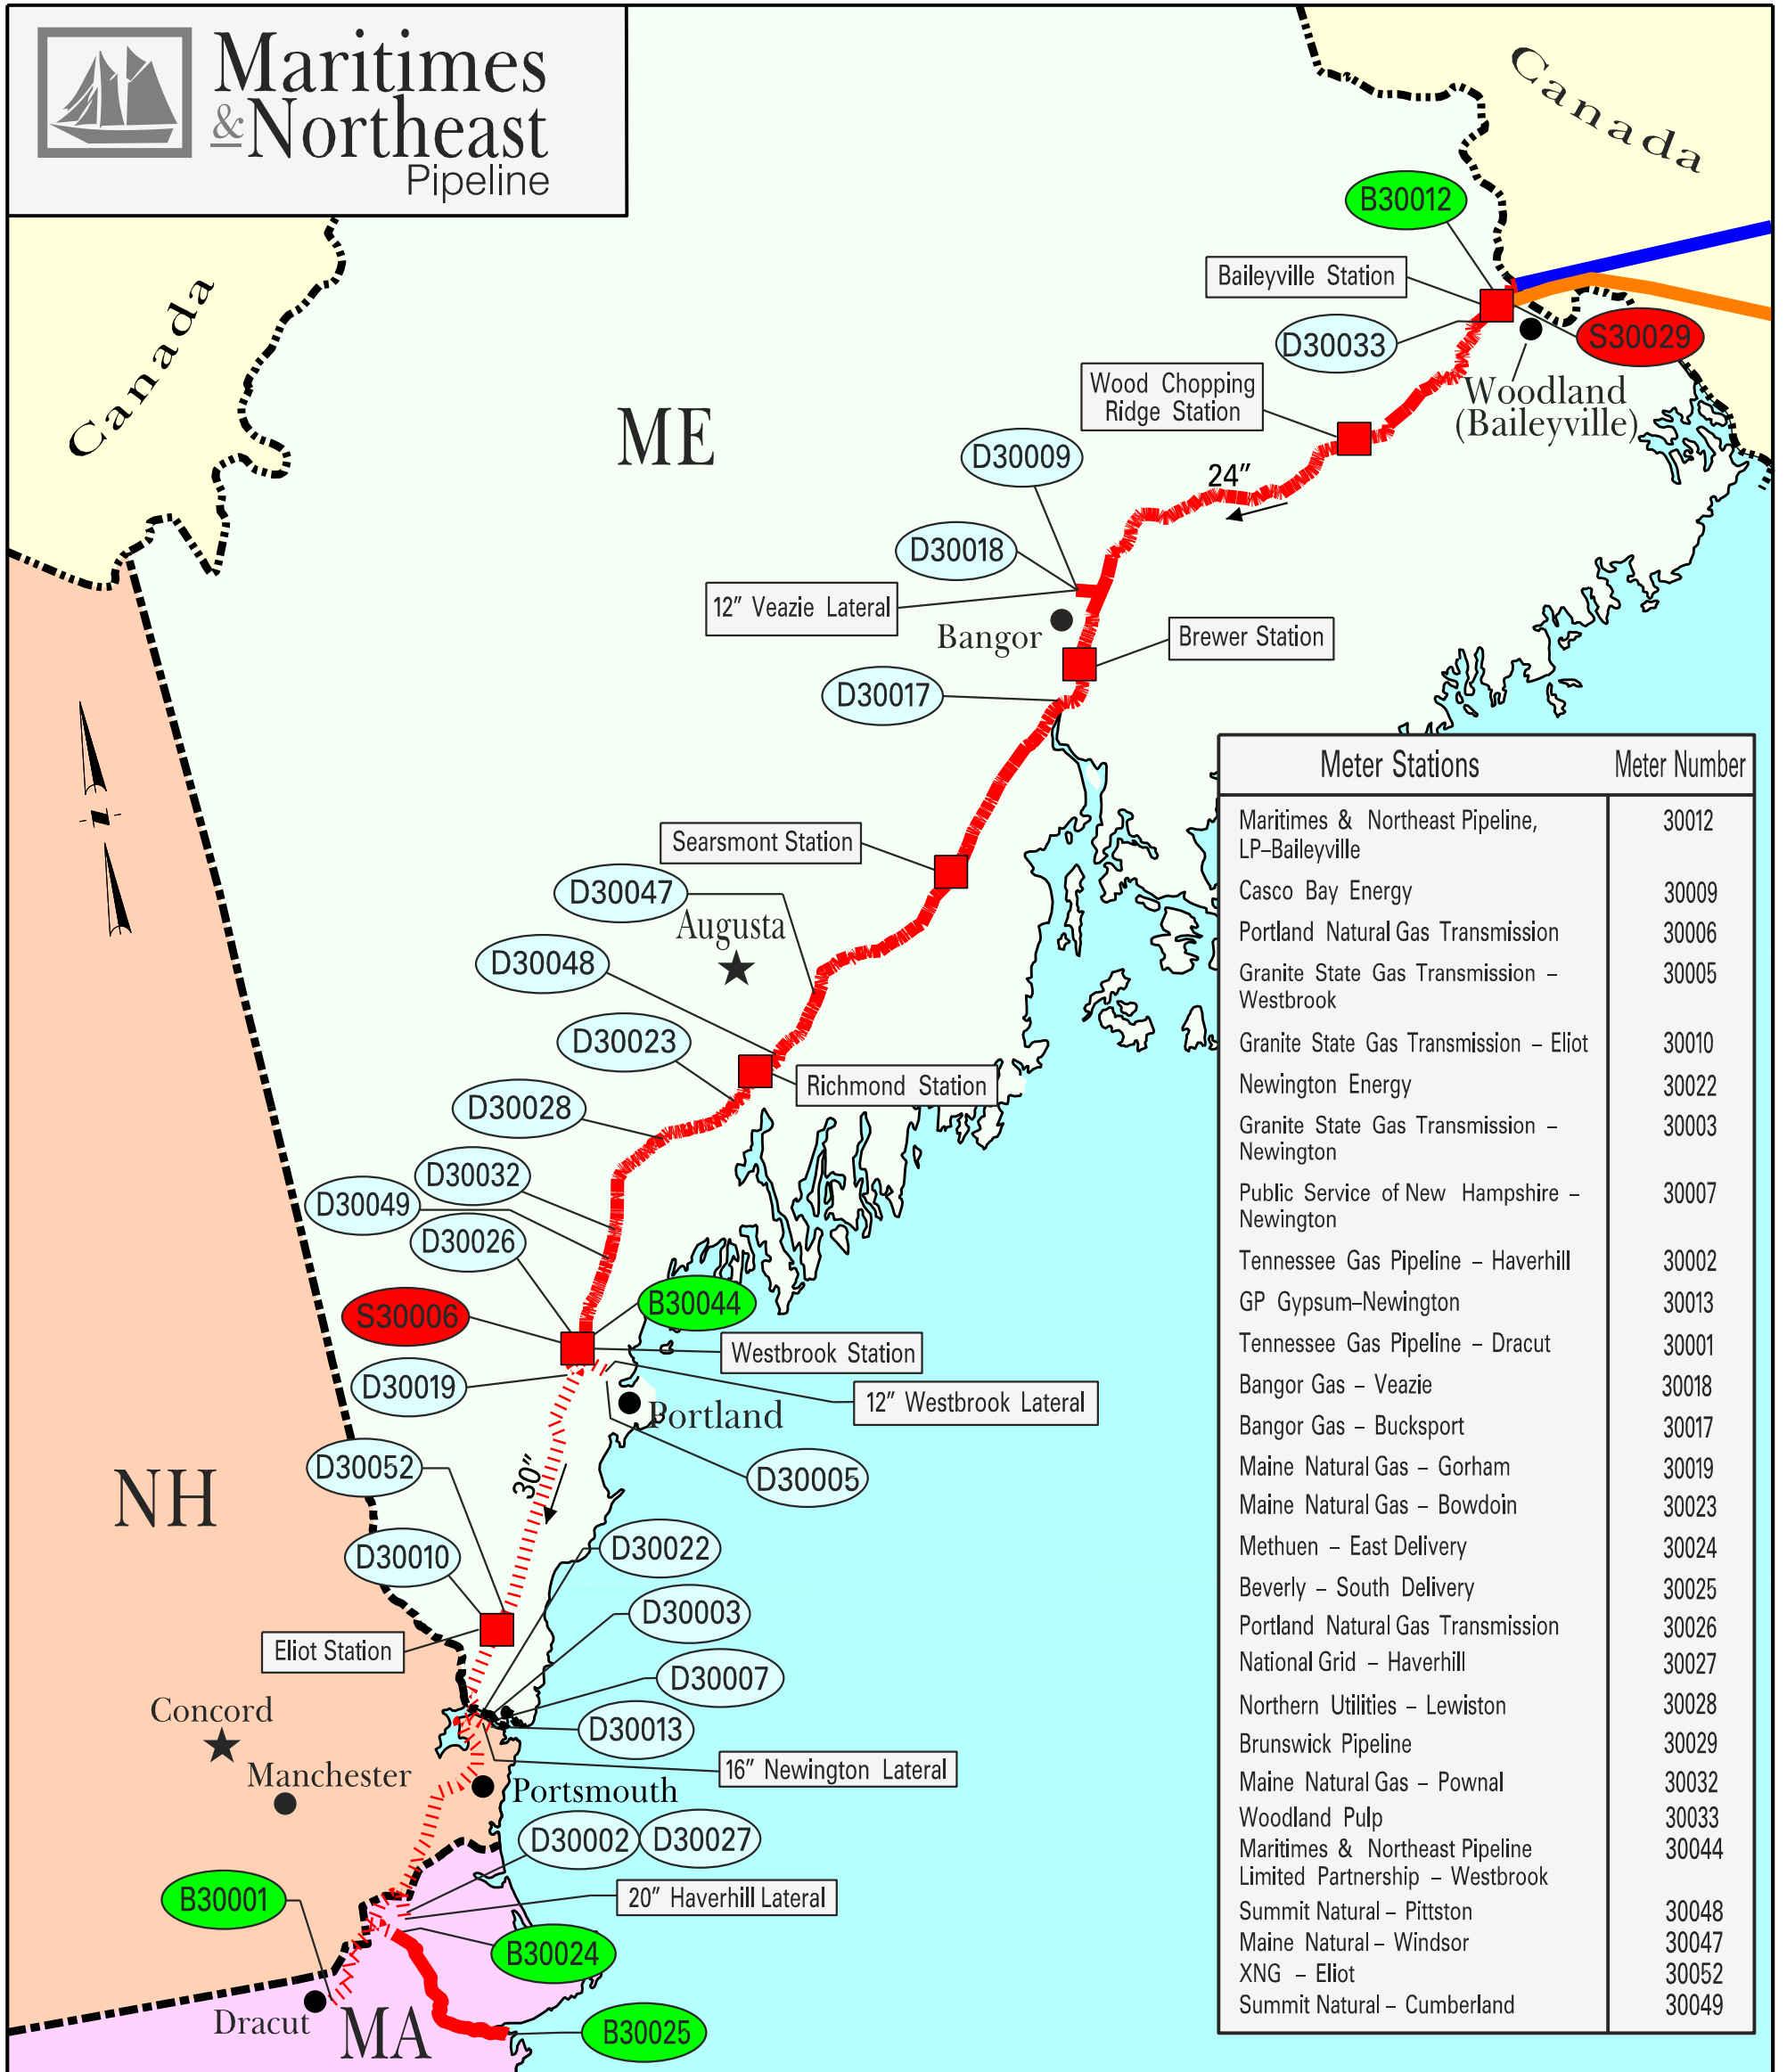

Maritimes & Northeast Pipeline

Pipeline

Meter Stations	Meter Number
Maritimes & Northeast Pipeline, LP-Baileyville	30012
Casco Bay Energy	30009
Portland Natural Gas Transmission	30006
Granite State Gas Transmission - Westbrook	30005
Granite State Gas Transmission - Eliot	30010
Newington Energy	30022
Granite State Gas Transmission - Newington	30003
Public Service of New Hampshire - Newington	30007
Tennessee Gas Pipeline - Haverhill	30002
GP Gypsum-Newington	30013
Tennessee Gas Pipeline - Dracut	30001
Bangor Gas - Veazie	30018
Bangor Gas - Bucksport	30017
Maine Natural Gas - Gorham	30019
Maine Natural Gas - Bowdoin	30023
Methuen - East Delivery	30024
Beverly - South Delivery	30025
Portland Natural Gas Transmission	30026
National Grid - Haverhill	30027
Northern Utilities - Lewiston	30028
Brunswick Pipeline	30029
Maine Natural Gas - Pownal	30032
Woodland Pulp	30033
Maritimes & Northeast Pipeline Limited Partnership - Westbrook	30044
Summit Natural - Pittston	30048
Maine Natural - Windsor	30047
XNG - Eliot	30052
Summit Natural - Cumberland	30049

- █ Maritimes & Northeast Pipeline, LLC
- ▤ M&N / PNGTS Joint Facilities
- █ Maritimes & Northeast Pipeline, LP
- █ Brunswick Pipeline

- S Supply Meter Station
- D Delivery Meter Station
- B Bidirectional Check Meter Station
- Centrifugal Compressor Station